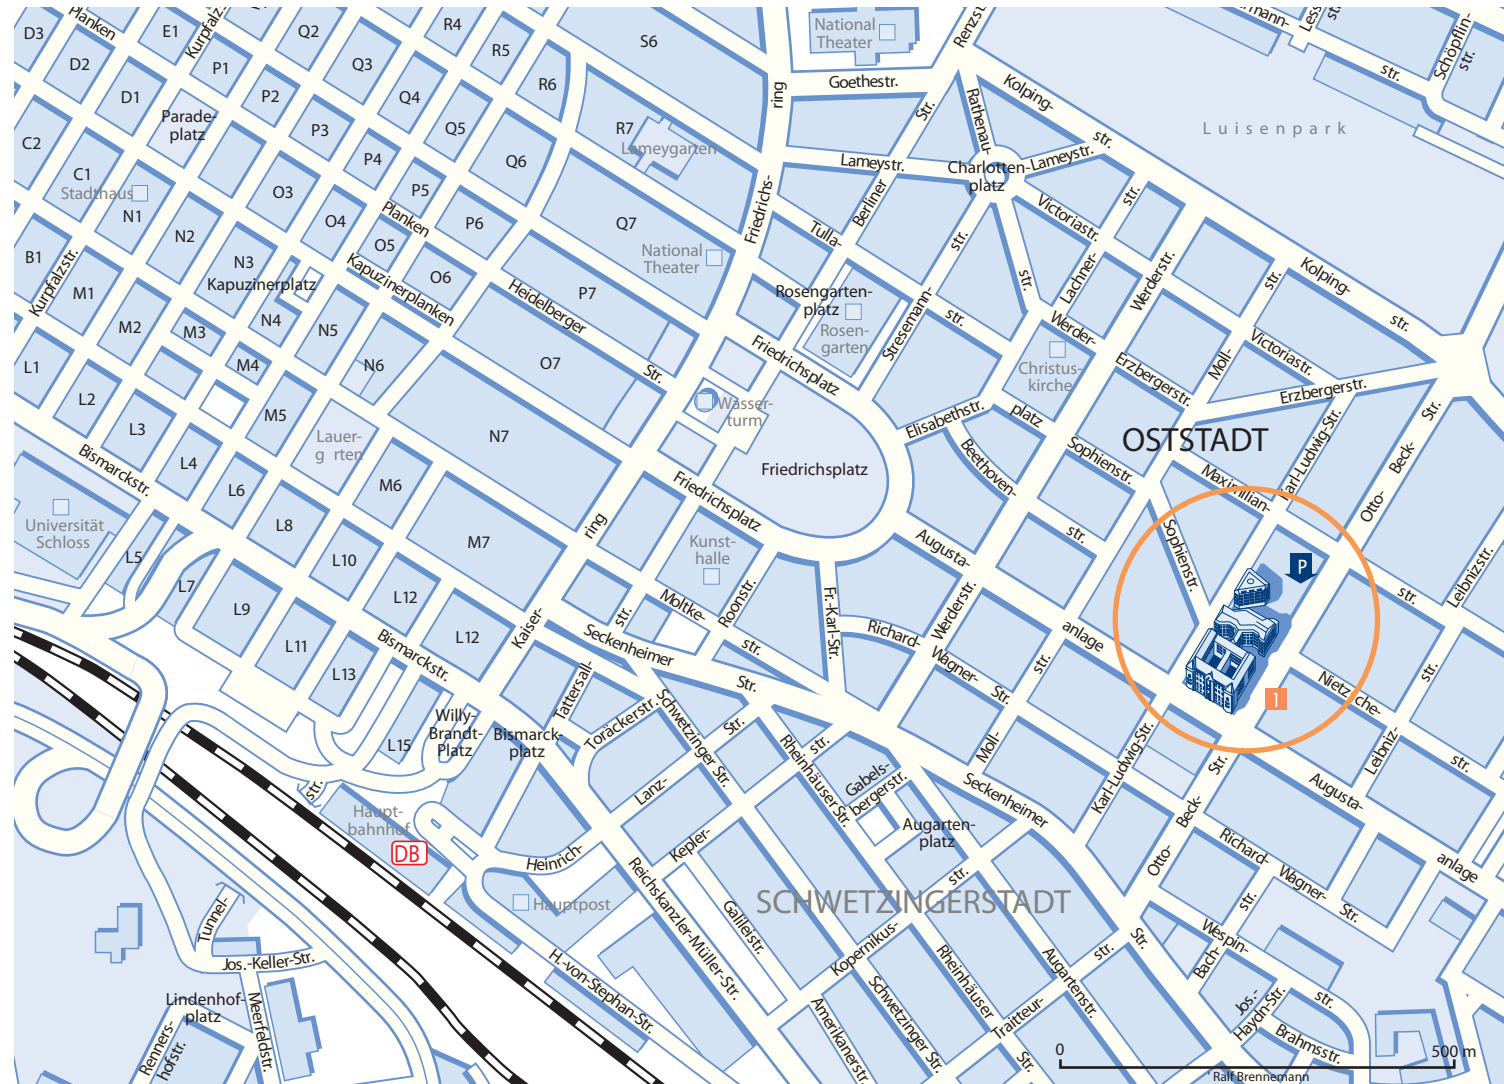

The direct route to us.

Arriving by train.

From the Mannheim main station, you can reach us as follows:

Take bus 60 and 63 to the busstop Augustaanlage, at Otto-Beck-Straße, or take the tram 3 and 7 to the stop Wasserturm.

Parking near us.

- P** Landesbank Baden-Württemberg
Parking space is available here in the underground car park. The entrance is on Otto-Beck-Straße.

I Landesbank Baden-Württemberg
Augustaanlage 33, 68165 Mannheim

*** Note.**
Fine particle sticker obligatory for driving in declared low emission zones in Mannheim.